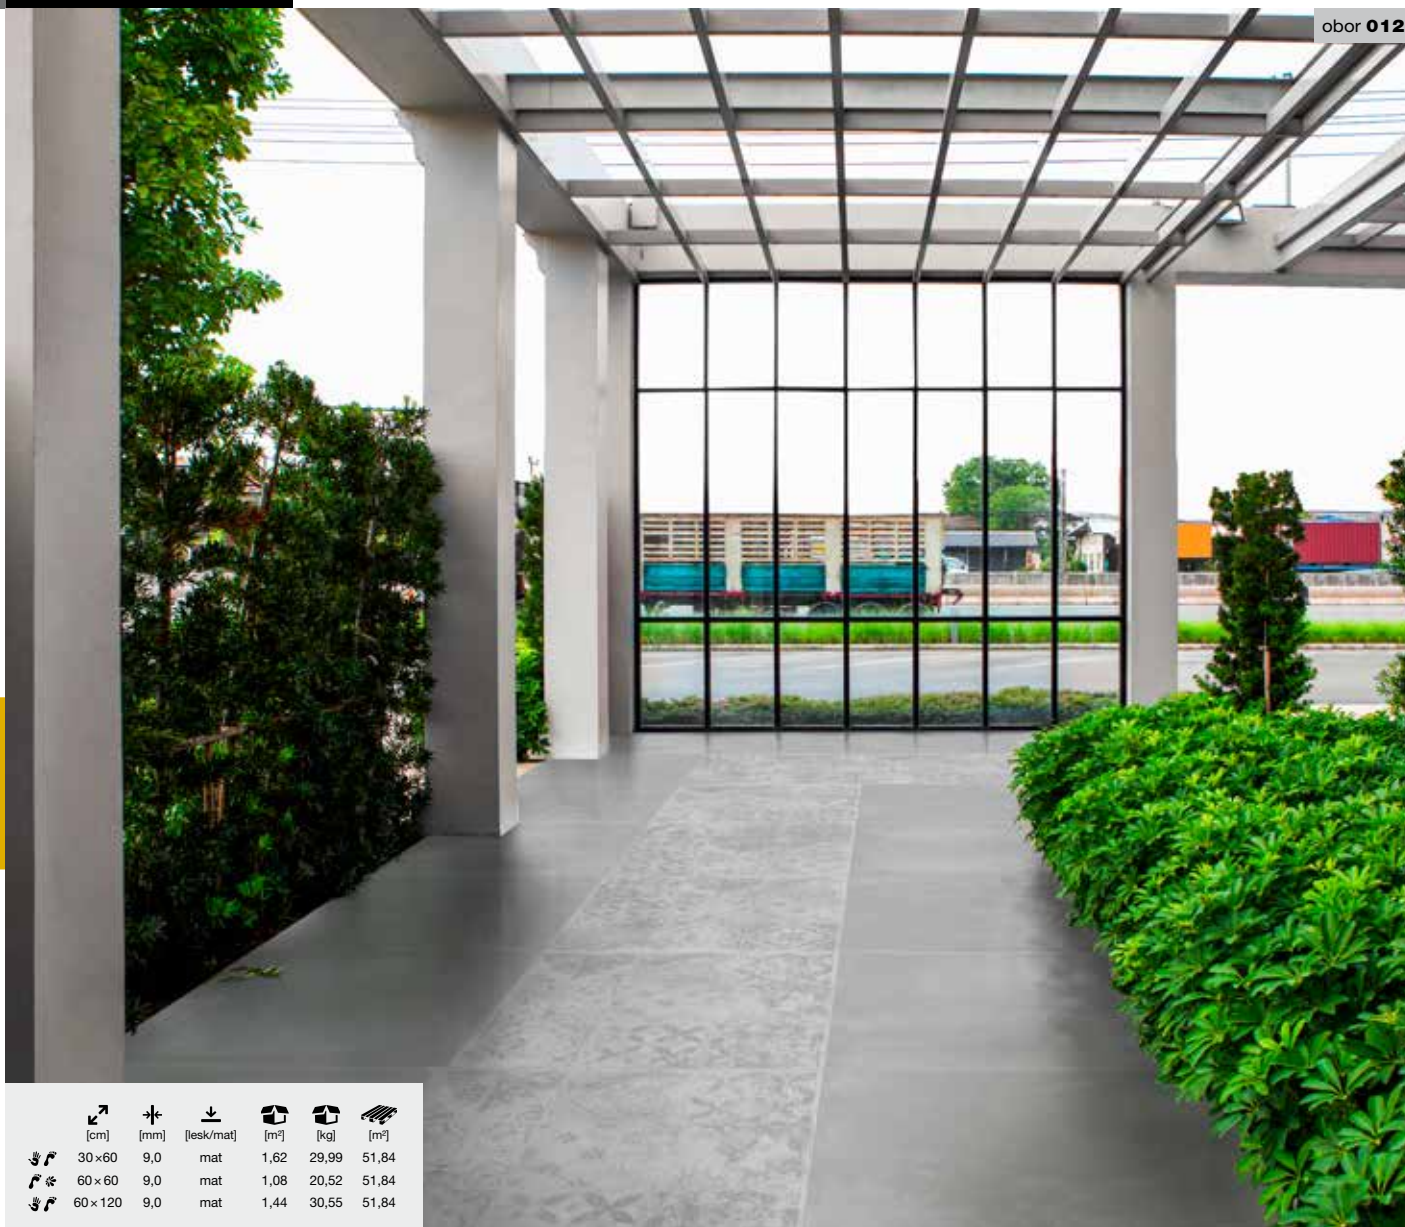

[cm]	 [mm]	 [lesk/mat]	 [m²]	 [kg]	 [m²]
	30 × 60	9,0	mat	1,62	29,99	51,84
	60 × 60	9,0	mat	1,08	20,52	51,84
	60 × 120	9,0	mat	1,44	30,55	51,84