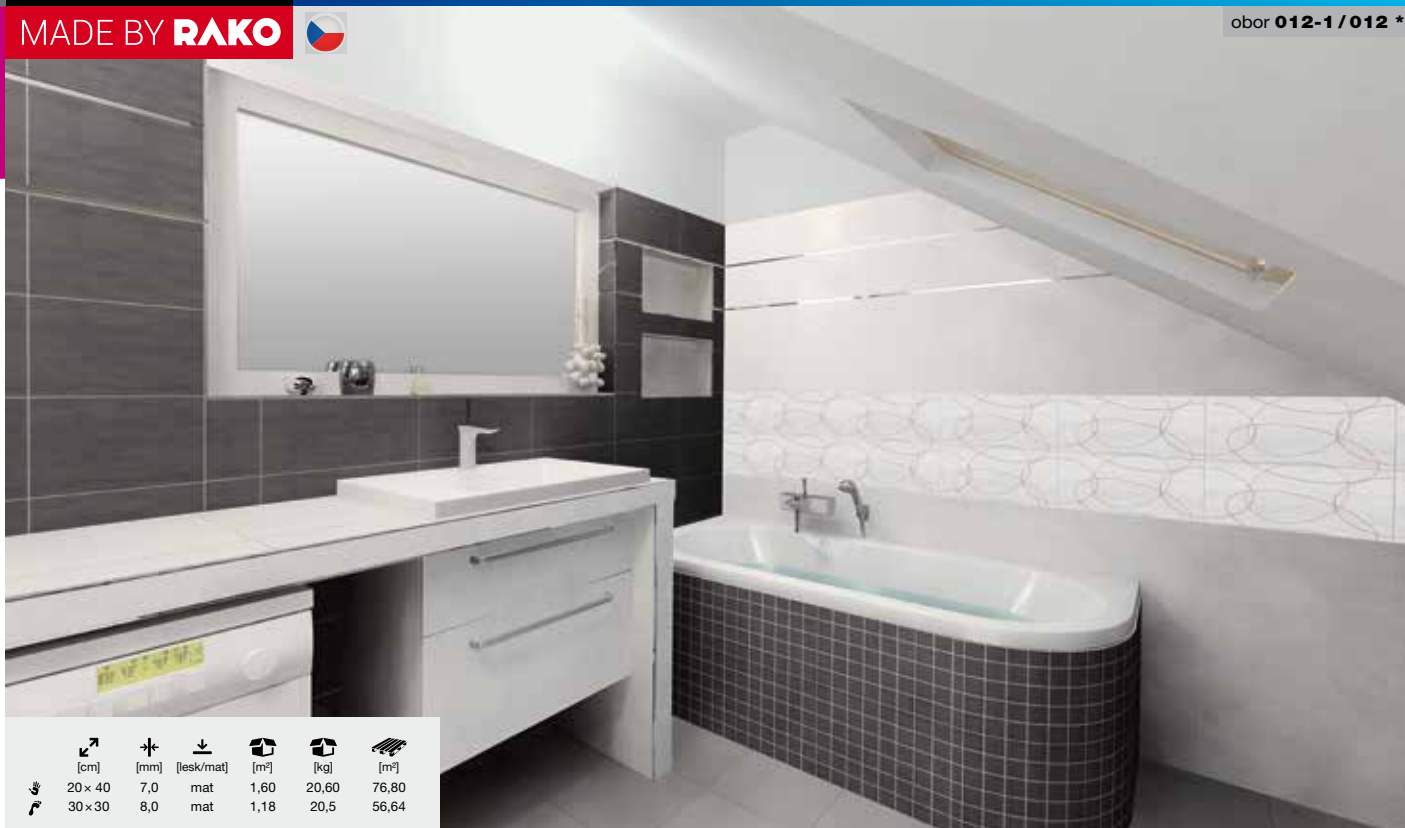

MADE BY RAKO

obor 012-1/012 *

naš tip

koupelny

kuchyně

XXL / exclusive

dlažby

outdoor

podlahy

sanita

chemie

[cm]	[mm]	[lesk/mat]	[m²]	[kg]	[m²]	
20 x 40	7,0	mat	1,60	20,60	76,80	
30 x 30	8,0	mat	1,18	20,5	56,64