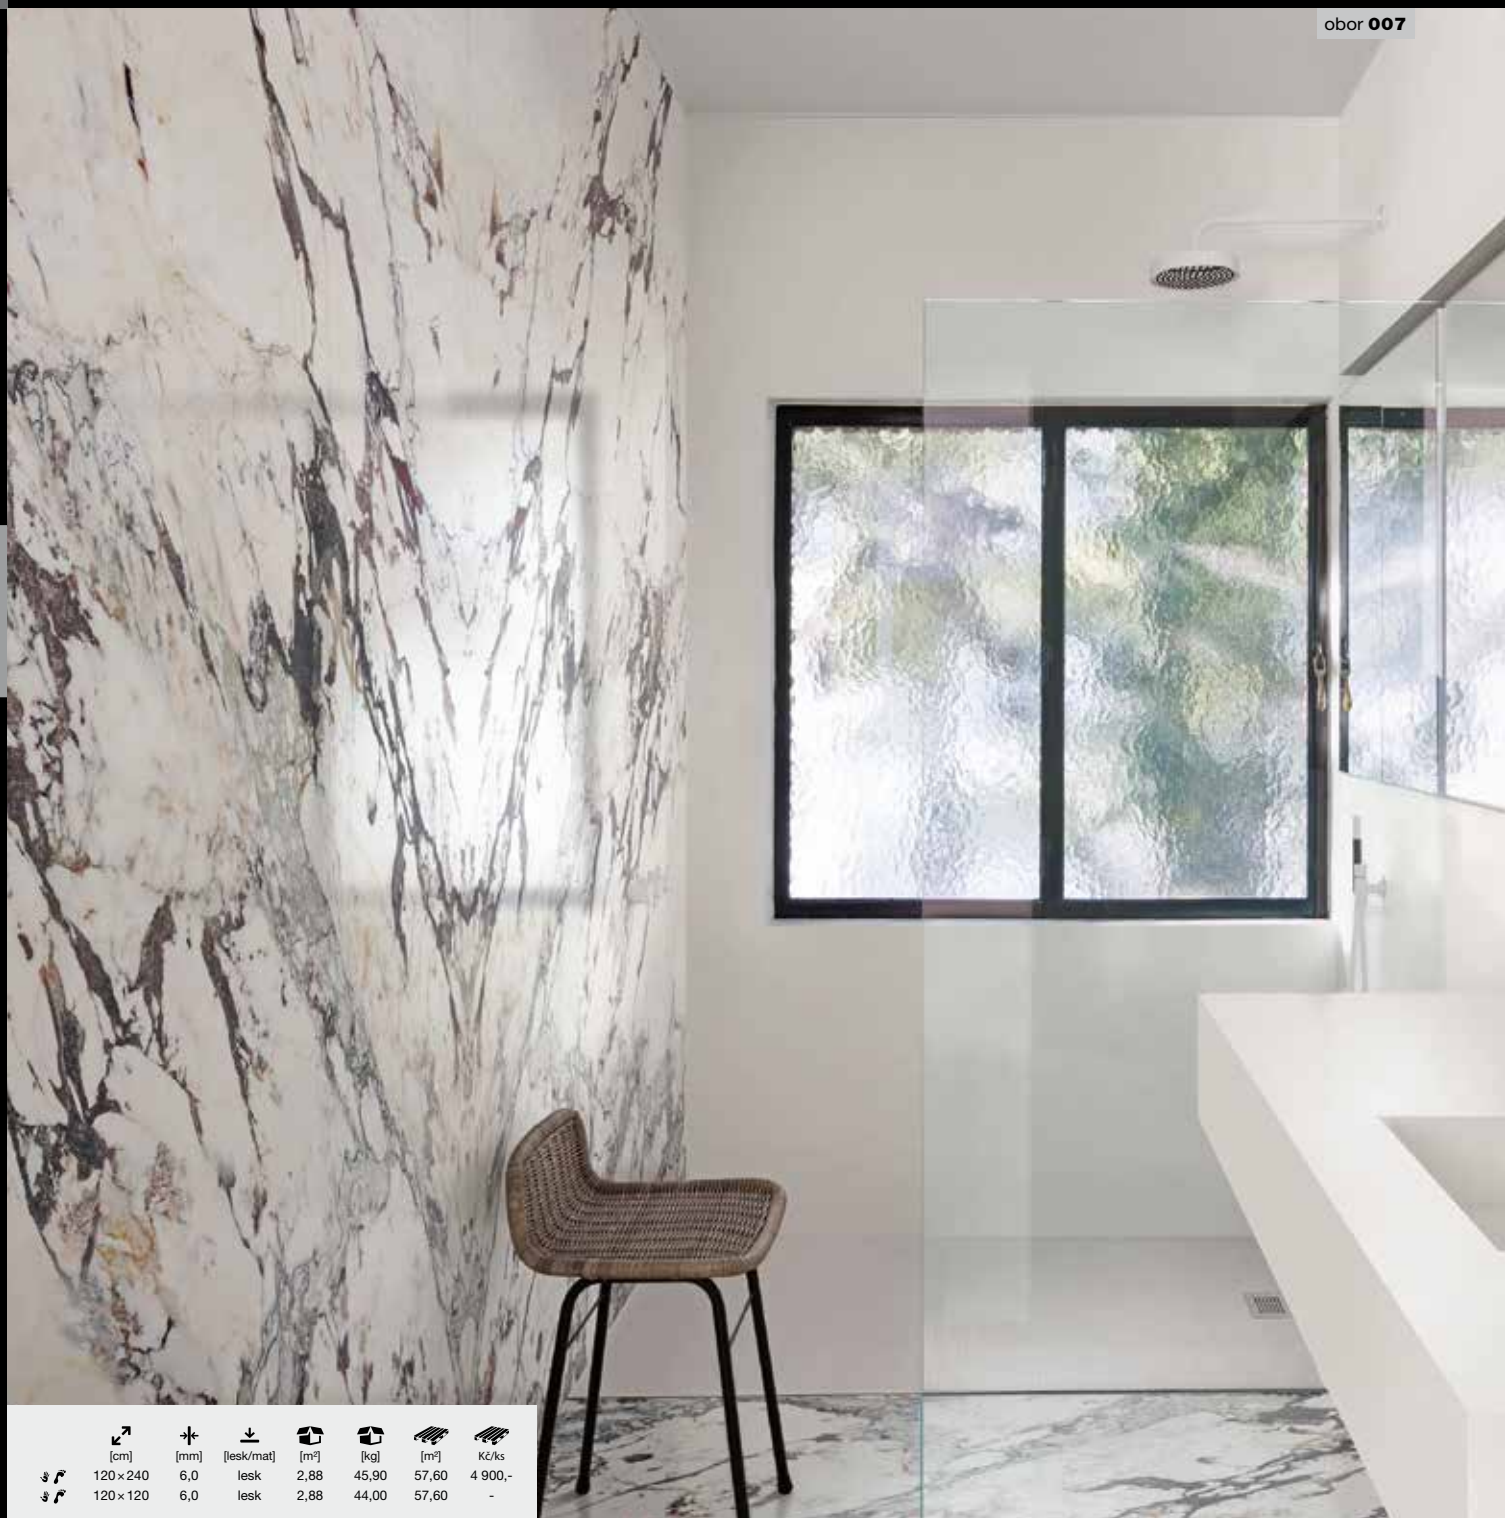

náš tip

koupelny

kuchyně

XXL / exclusive

dlažby

outdoor

podlahy

sanita

chemie

	[cm]	[mm]	[lesk/mat]	[m²]	[kg]	[m²]	Kč/ks
	120 x 240	6,0	lesk	2,88	45,90	57,60	4 900,-
	120 x 120	6,0	lesk	2,88	44,00	57,60	-