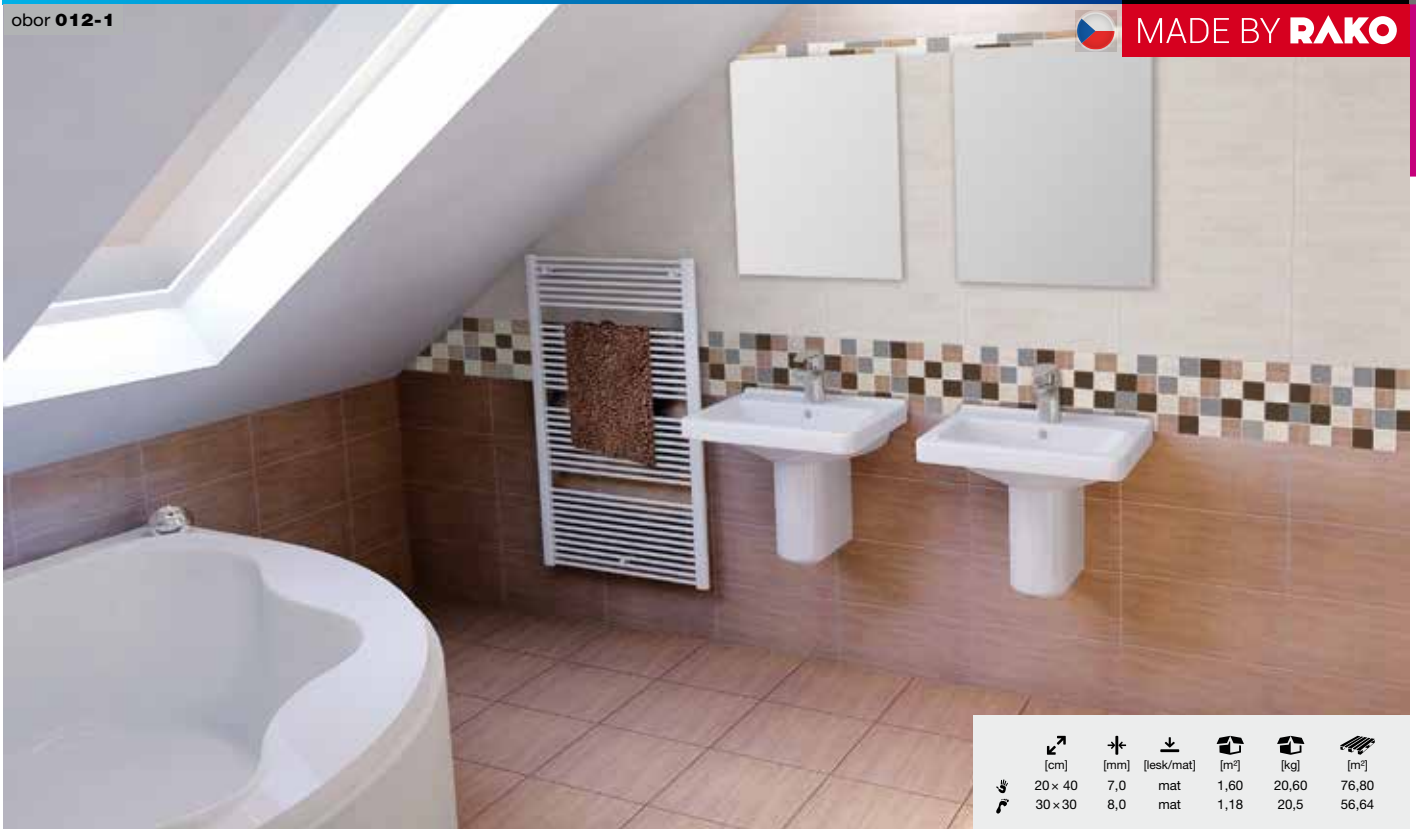

obor 012-1

MADE BY RAKO

náš tip

↖	✂	↓	🗑	🗑	👉
[cm]	[mm]	[lesk/mat]	[m²]	[kg]	[m²]
20 × 40	7,0	mat	1,60	20,60	76,80
30 × 30	8,0	mat	1,18	20,5	56,64