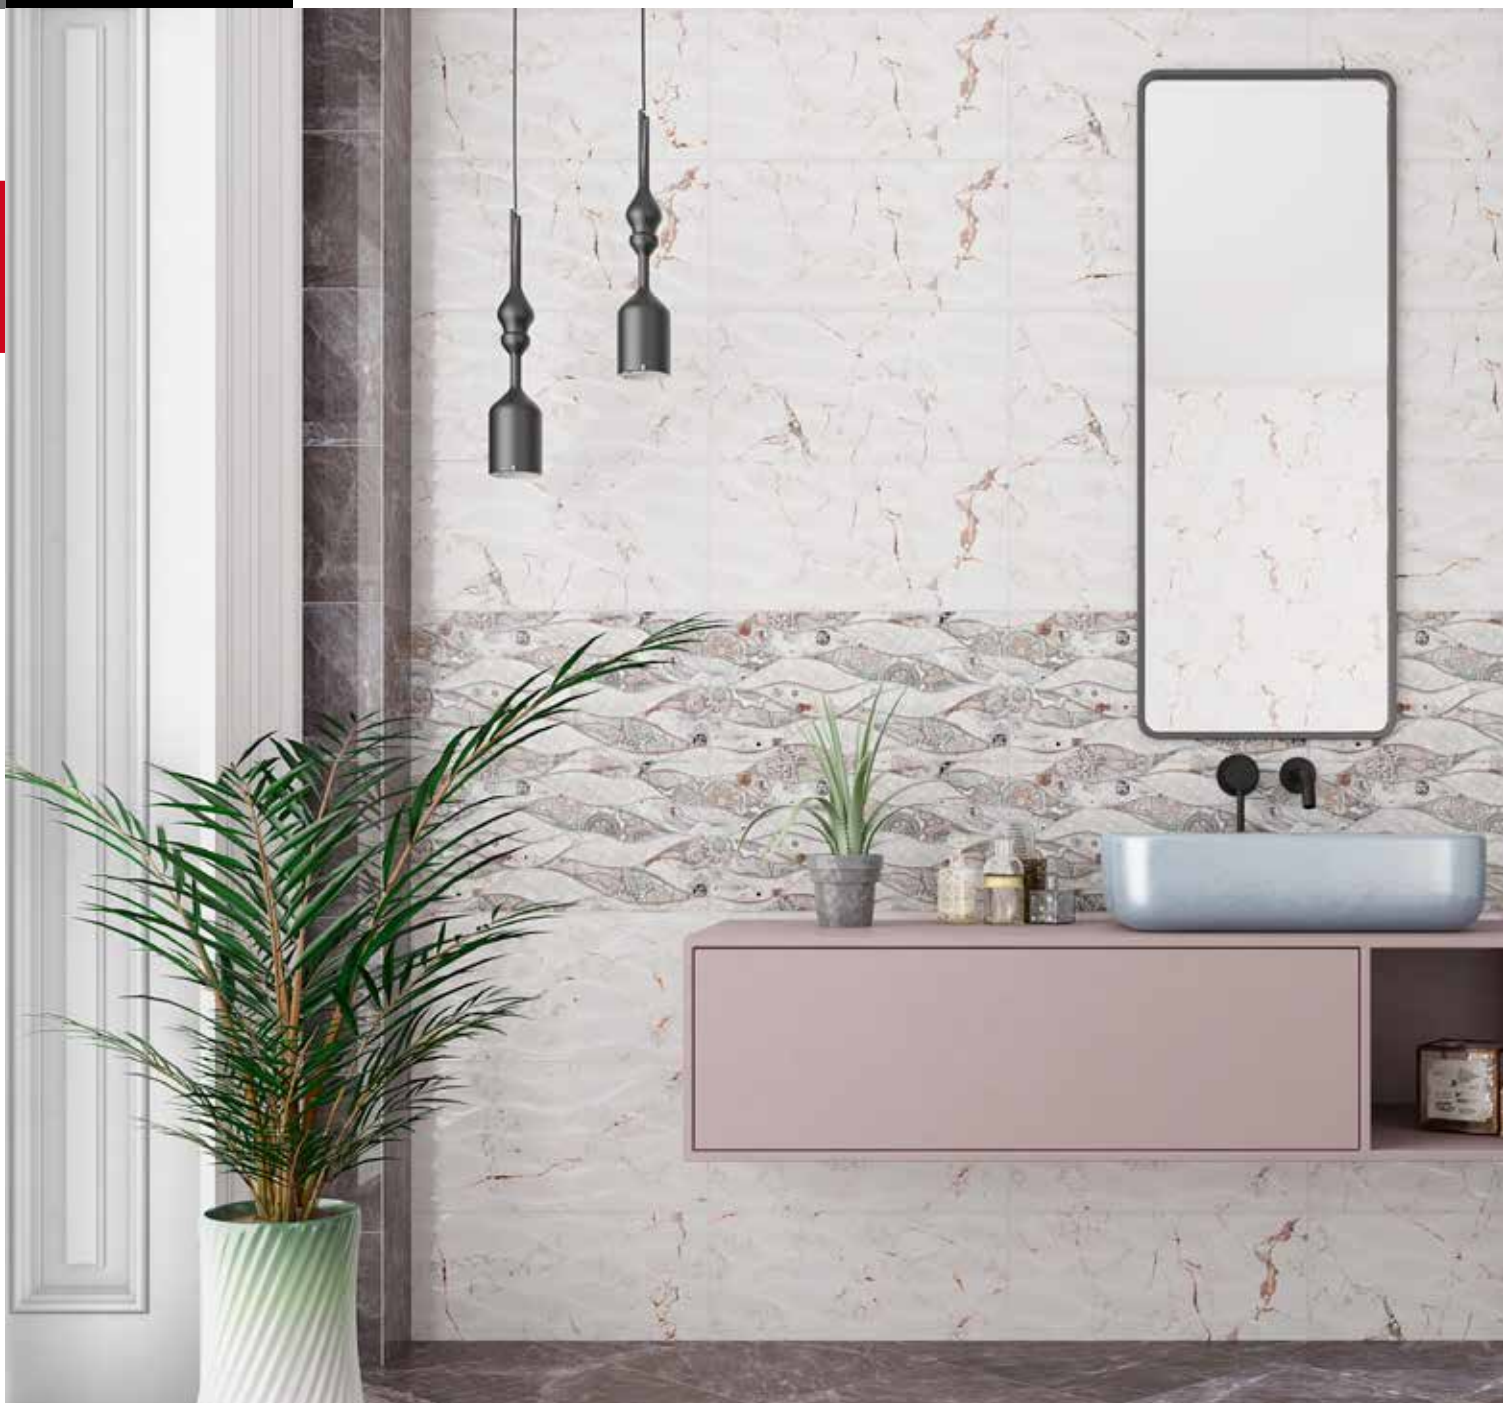

[cm]	[mm]	[lesk/mat]	[m²]	[kg]	[m²]
	30 × 60	9,0	lesk	1,62	20,63	77,76
	45 × 45	8,0	mat	1,22	20,55	82,96

Obrázek je pouze ilustrační.