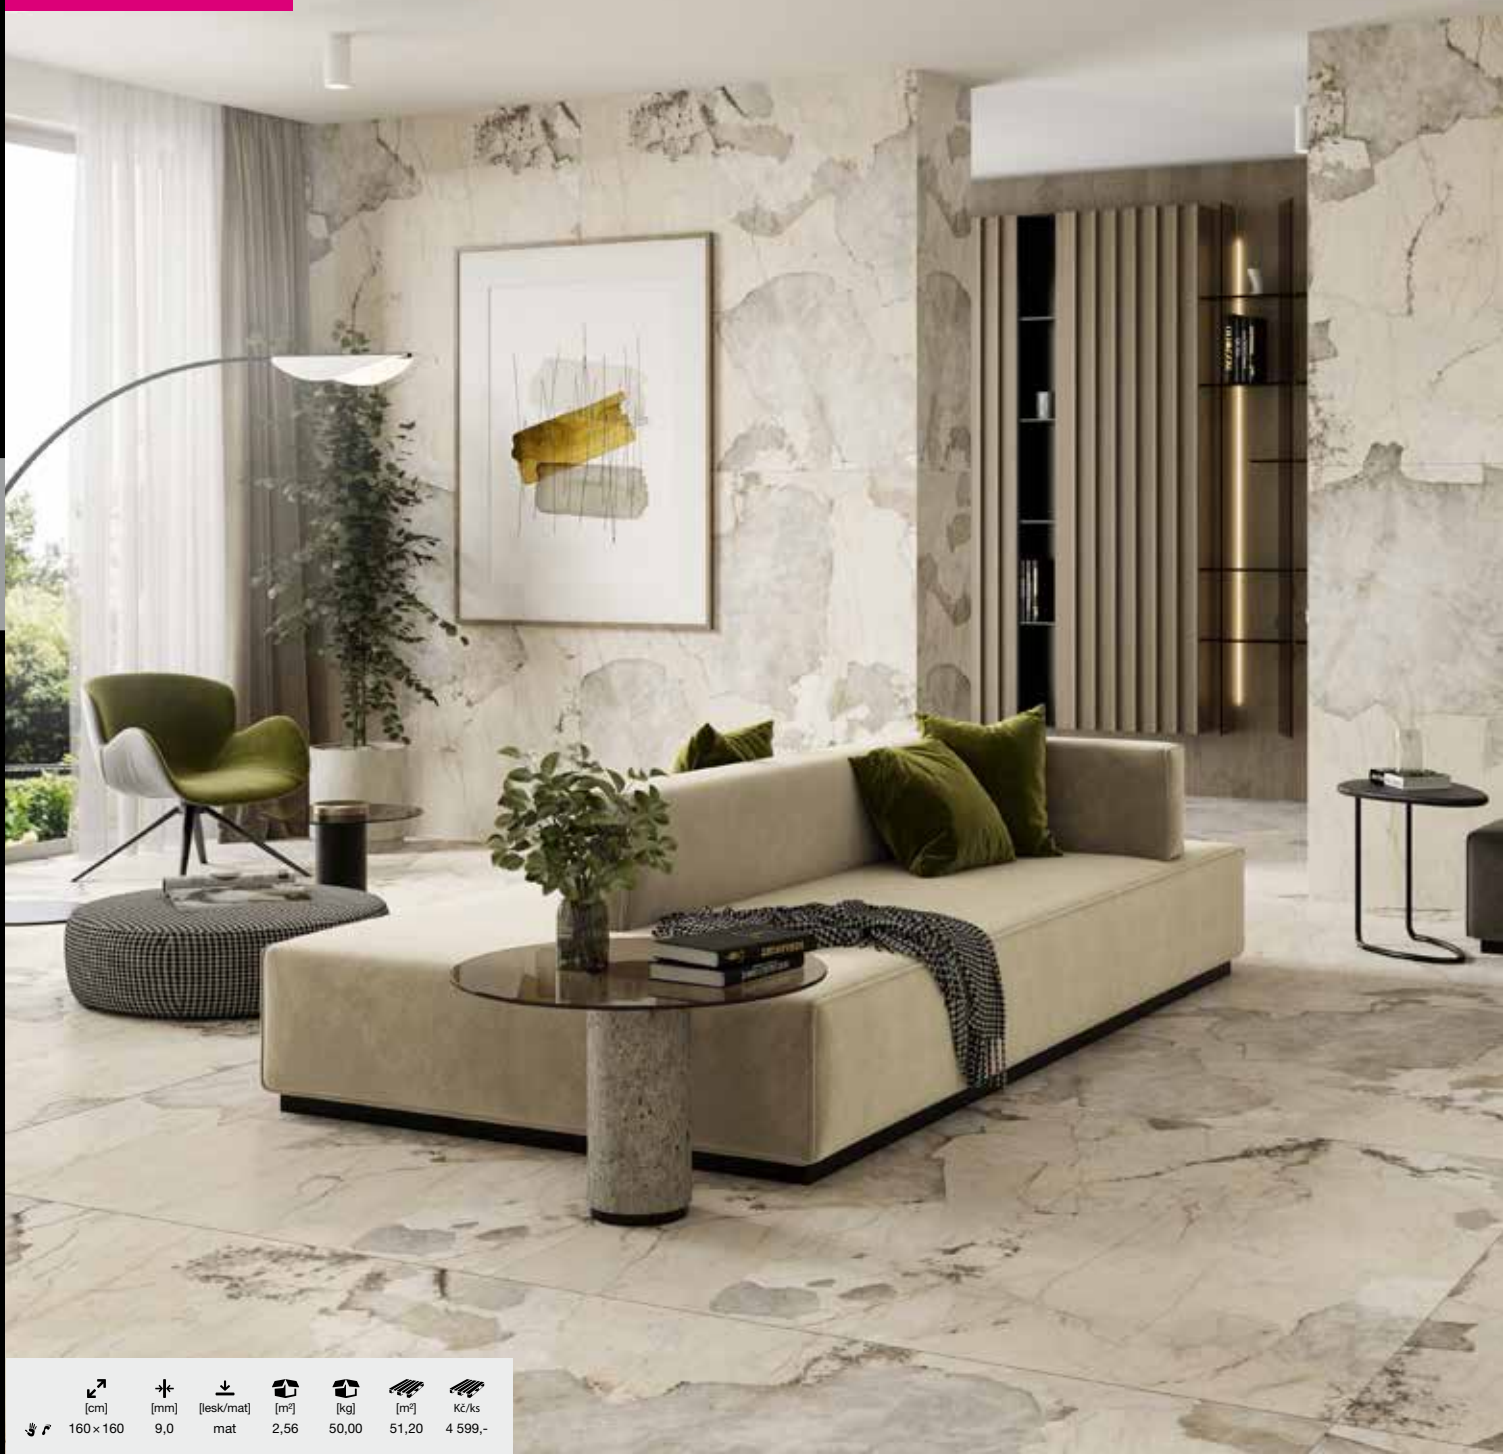

NOVINKA

náš tip

koupelny

kuchyně

XXL / exclusive

dlažby

outdoor

podlahy

sanita

chemie

	[cm]	[mm]	[lesk/mat]	[m²]	[kg]	[m²]	Kč/ks
	160 × 160	9,0	mat	2,56	50,00	51,20	4 599,-